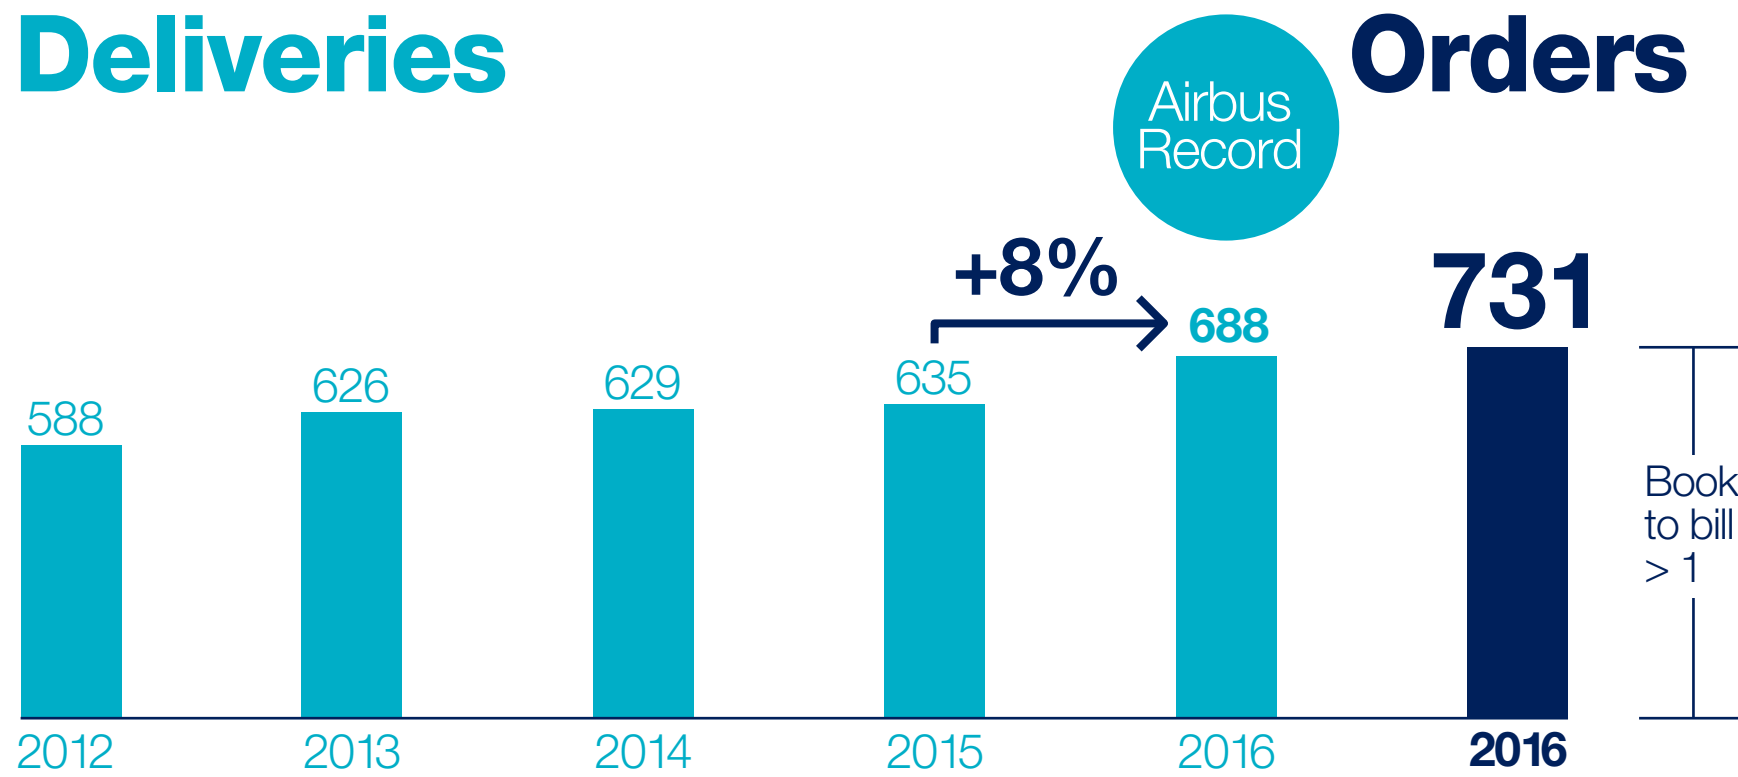

Airbus Commercial Aircraft Results 2016

 Deliveries
688

 Orders
731 net

 Backlog
6,874

Deliveries

Orders

731

A350 XWB Deliveries

Fastest widebody ramp up ever

Deliveries - Worldwide

(by value)