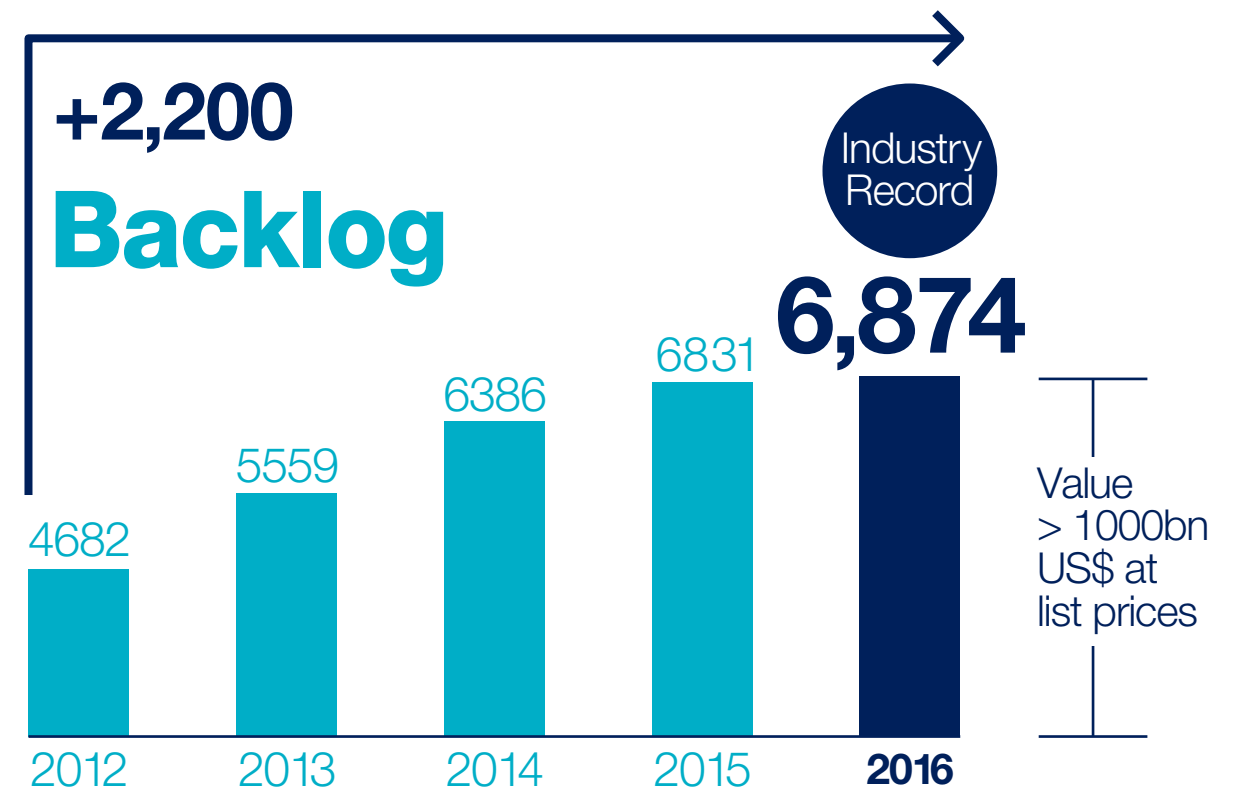

Airbus Commercial Aircraft Results 2016

 Deliveries
688

 Orders
731 net

 Backlog
6,874

Deliveries

Orders

731

A350 XWB Deliveries

Fastest widebody ramp up ever

Deliveries - Worldwide

(by value)